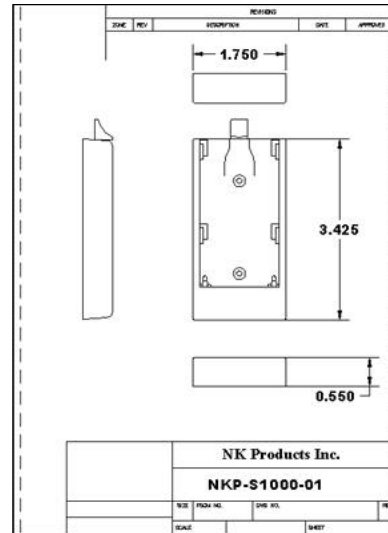

## Battery Mounting Plate

### Mount Specification

#### Mount Specifications:

Material .....	ABS
Weight .....	.6 oz
Height .....	3.4 inches
Width .....	1.75 inches
Depth .....	.575 inches

NK Products Inc. 5142 Bolsa Ave Ste 104 Huntington Beach Ca 92649  
Tel: 714-899-2148 Fax: 714-899-2149